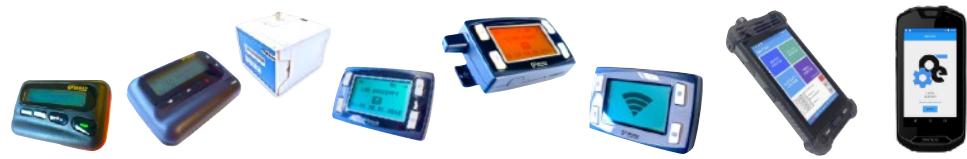

# OELMANN PORTABLES FEATURES MATRIX

Feature	LX2	LX4	PFS 141	Viper LX8	Viper TETRA	Viper WLAN	SME900	SME920
POCSAG	✓	✓	✓	✓			✓	✓
GPS				✓	✓	✓	✓	✓
GSM				✓			✓	✓
LTE							✓	✓
PMR							✓**	✓**
TETRA					✓		✓**	✓**
DMR							✓**	✓**
WiFi				✓		✓	✓	✓
IP					✓**	✓	✓	✓
Man—down				✓	✓	✓	✓	✓
ATEX		✓			✓			
OTAP	✓	✓	✓	✓	✓	✓	✓**	✓**
Encryption	✓	✓	✓	✓	✓	✓	✓	✓
Relay contacts	✓*	✓*	✓	✓*	✓*	✓*	✓**	✓**
Embedded antenna	✓	✓		✓	✓	✓	✓	✓
External antenna port	✓*	✓*	✓	✓*	✓*		✓	✓
Multicharger	✓	✓		✓	✓	✓	✓	
Inductive beacons decoder				✓**		✓	✓	✓
RFID	✓**	✓		✓*	✓*	✓*	✓	✓
Bluetooth				✓**		✓**	✓	✓
NFC							✓	✓
High portable	✓	✓	—					
Protection	IP52	IP52 / ATEX		IP54	IP54 / ATEX	IP54	IP67	IP67
Std / Hi—cap battery	AAA single-use or rechargeable batteries	AA single-use or rechargeable batteries	—	✓	✓	✓	5200 mAh	4200 mAh
Oelmann universal programming tool	✓	✓	✓	✓	✓**	✓	SME Tools	SME Tools
Oelmann modular design				✓	✓	✓		

\* with desktop charger  
 \*\* limited / special functionality  
 \*\*\* under development